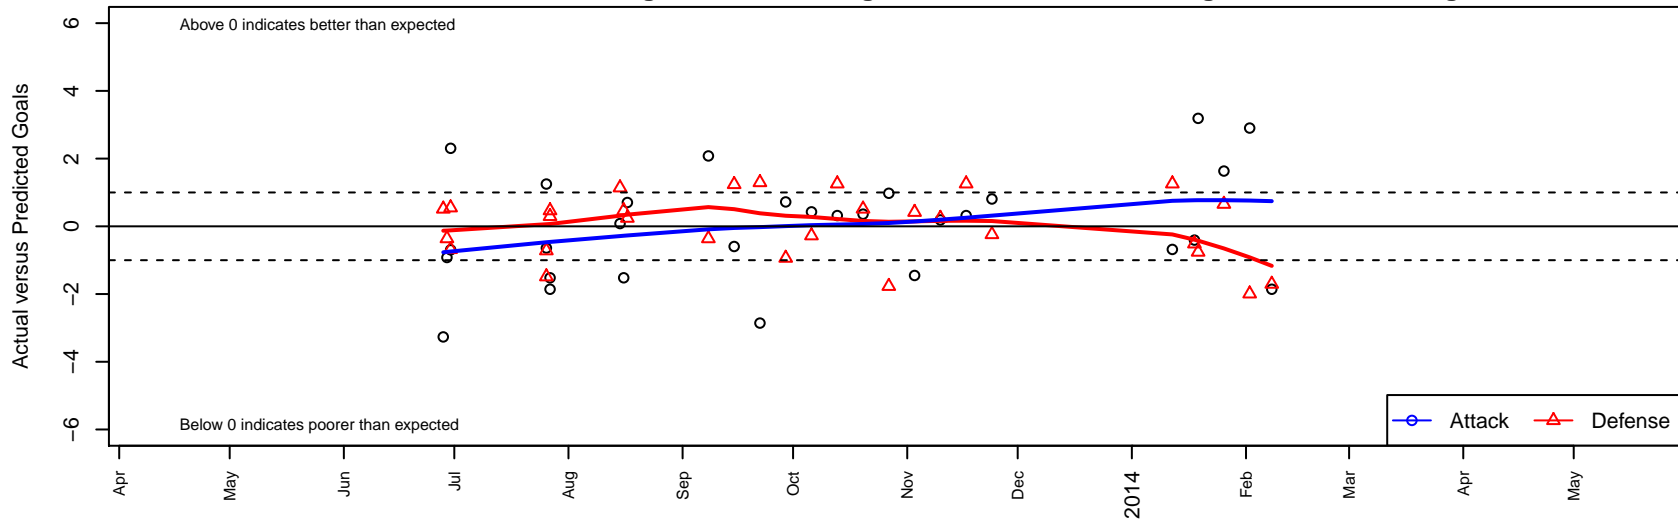

Crossfire Select Cline B97

Crossfire Select SC
 Redmond, WA
 B97 total strength=1483
 attack=15.6 defense=7.32
 fall league = NPSL B16D1
 alt names used:
 Crossfire Select Cline B97
 Crossfire Select B97 Cline
 Crossfire Select B97-Cline
 Crossfire 97 Cline
 Crossfire Cline
 Crossfire Select B97- Cline
 CROSSFIRE SELECT 97 CLINE (WA)

Venues played:
 RVS Classic BU16
 Crossfire Select Cup BU16 Gold
 Bigfoot Gold U16
 NPSL B16D1
 Founders Cup B97

Crossfire Select Cline B97
 Dots are actual minus expected GF (blue circles) and GA (red triangles).
 Blue line is smoothed change in attack strength. Red is smoothed change in defense strength.